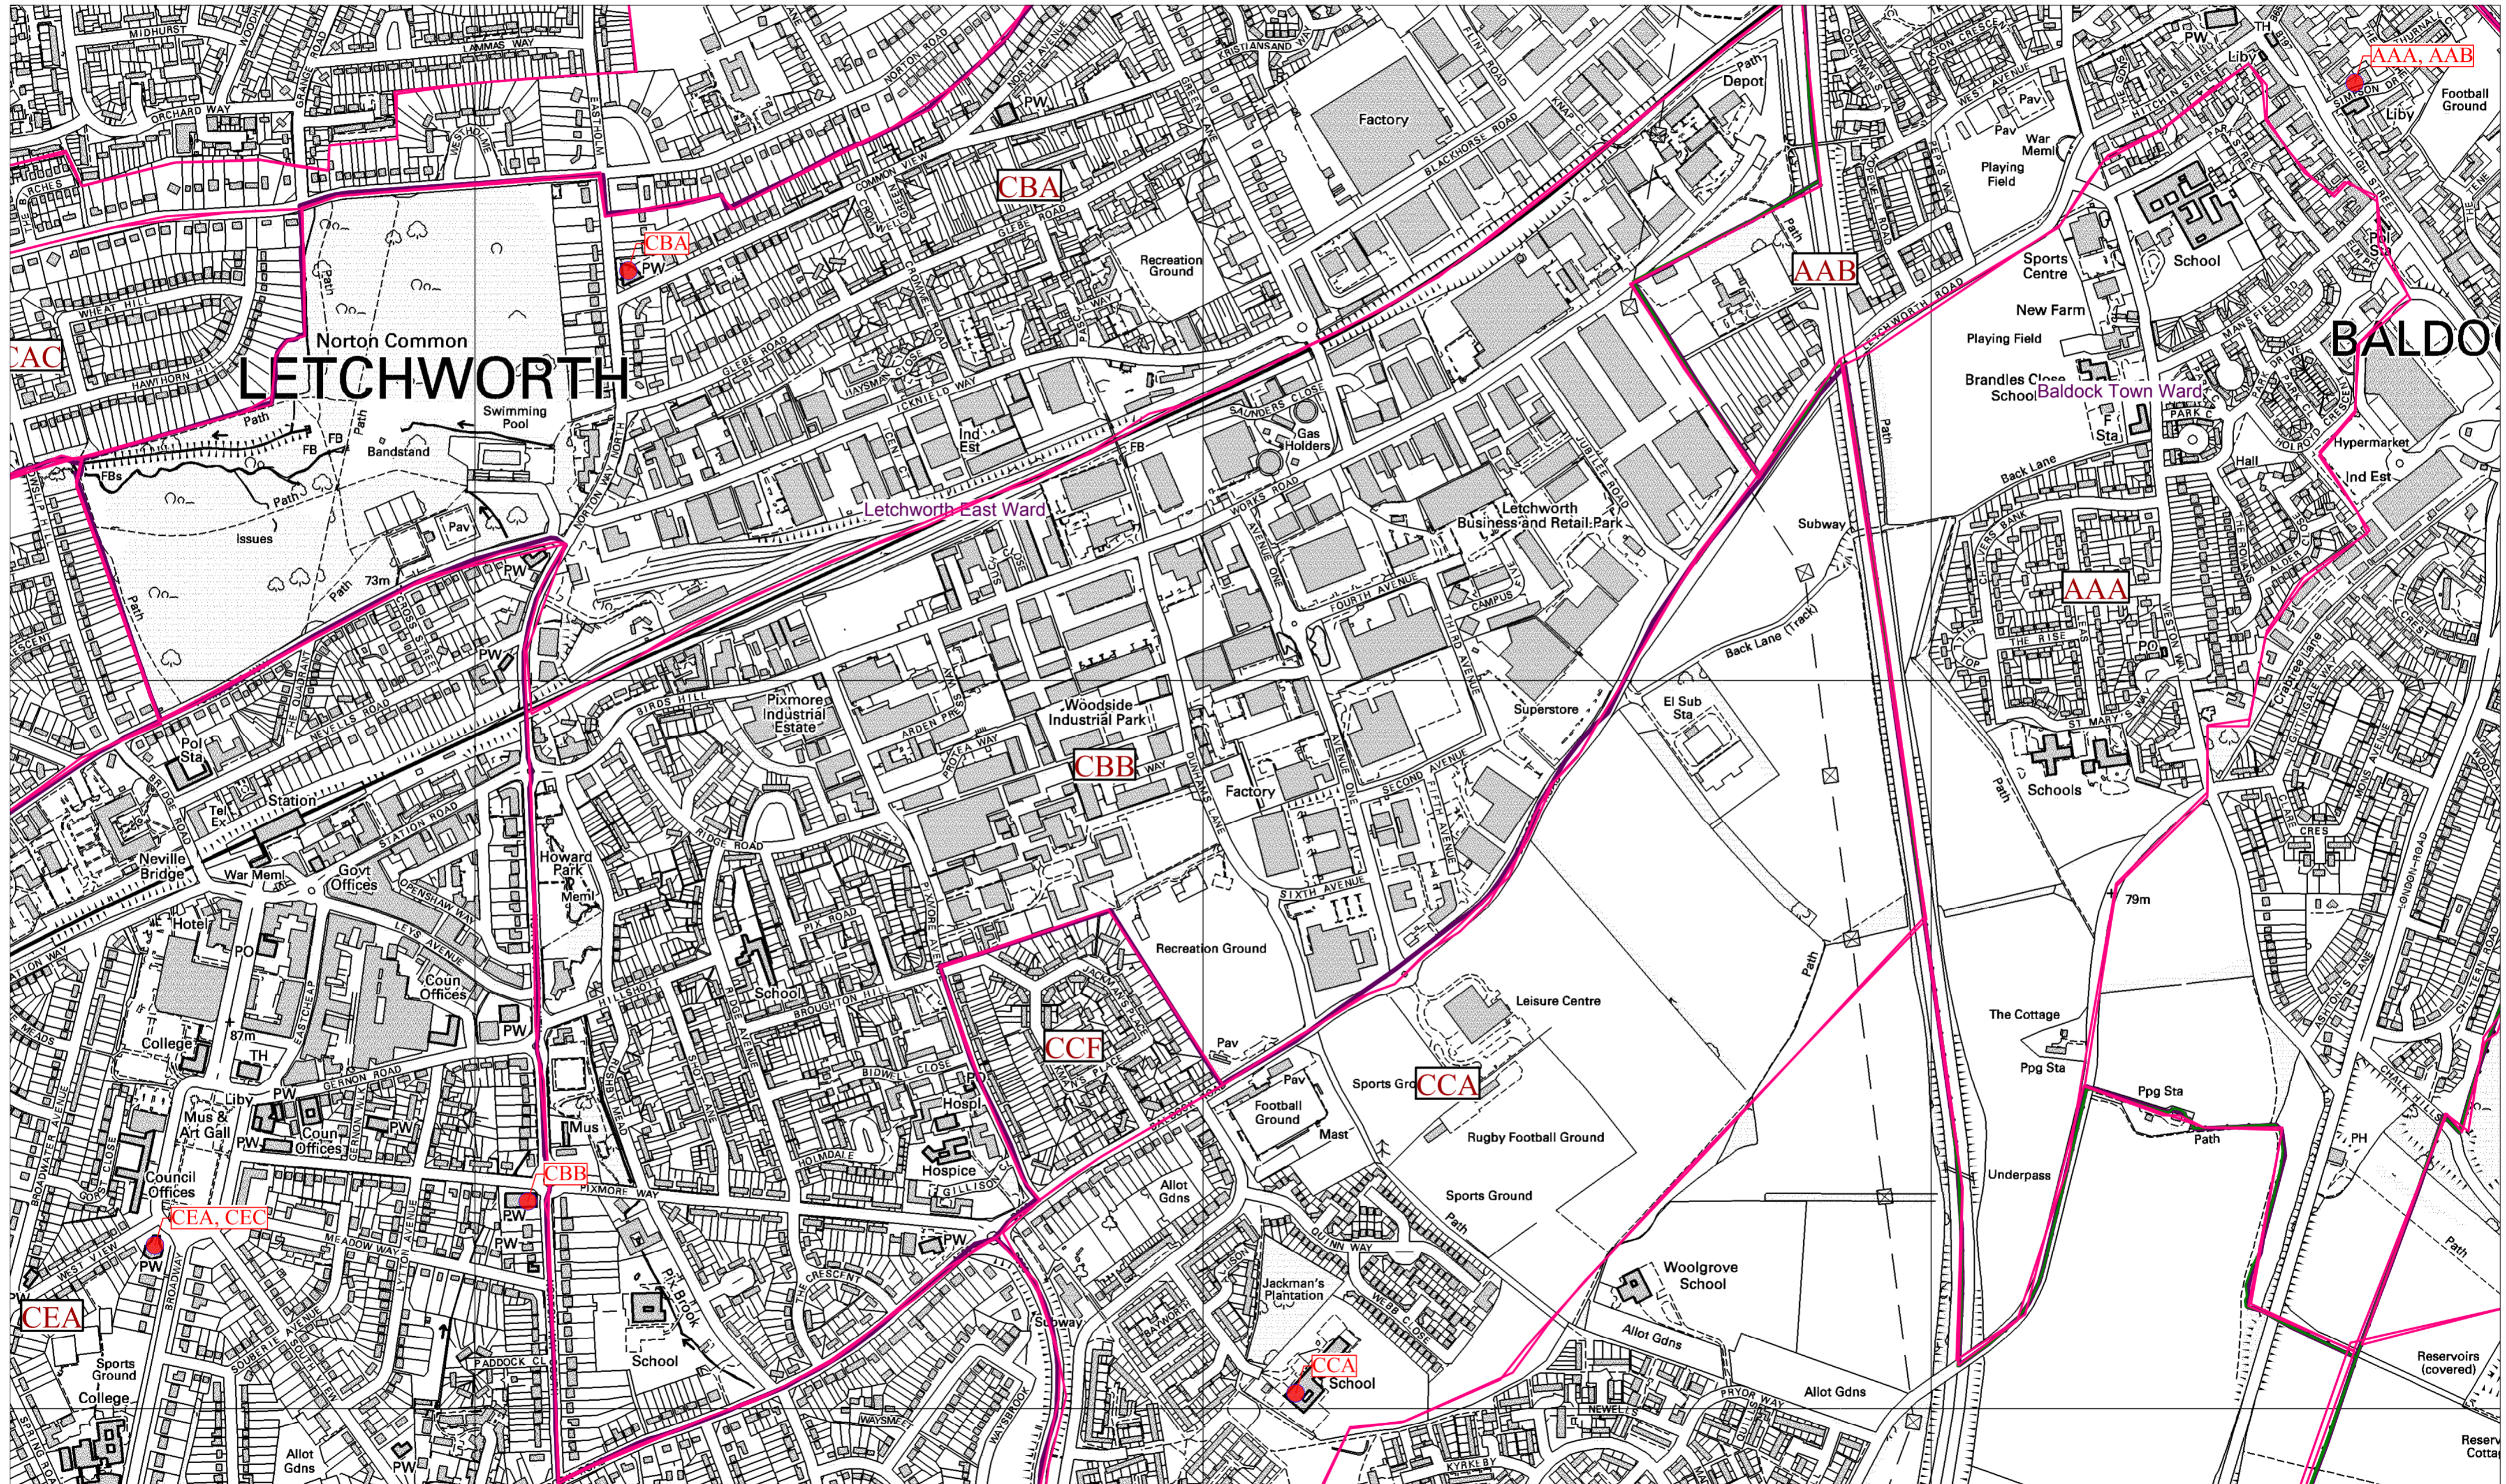

Polling Area - CBB - Letchworth East

Scale: 1:?
Date: 28:10:13